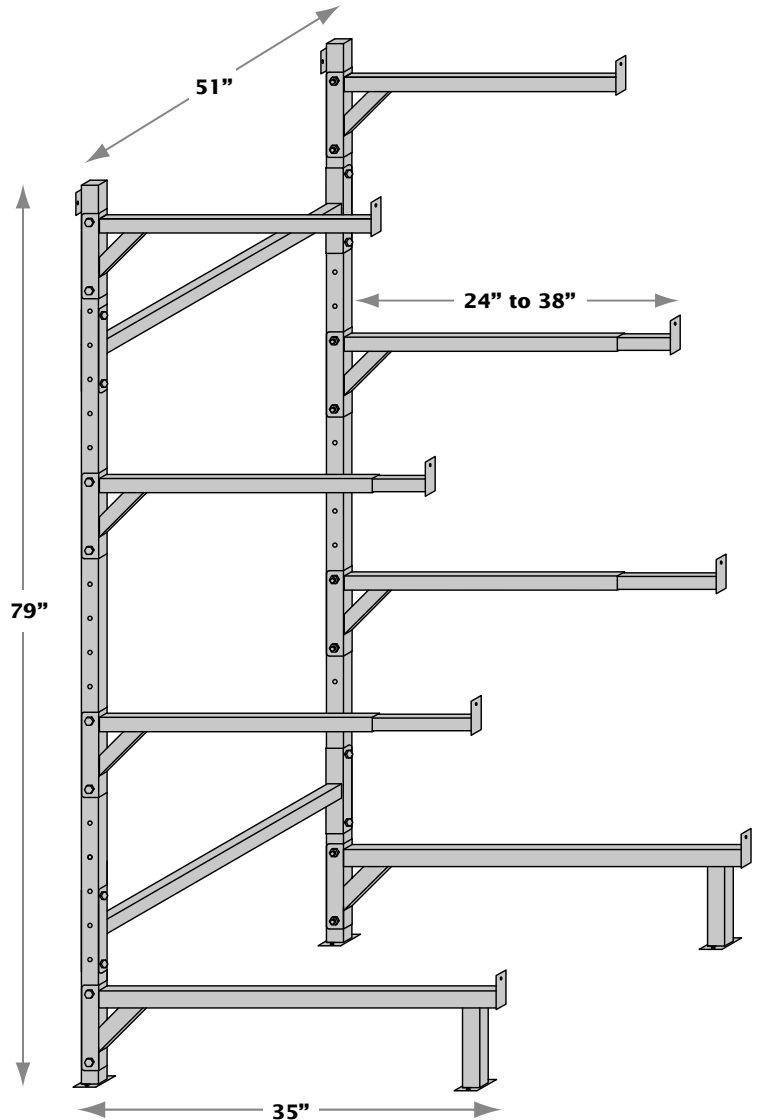

Reinforced Arms
for heavy loads

- All Heavy Duty Stainless Steel construction
- Designed for all Canoe, Kayak or combined storage
- Units is Dock Mount, Wall Mount or Ground Mount
- Two middle arms slide in and out for different water crafts
- Two middle arms adjust up or down for custom spacing
- Front security flange on each arm allows storage of paddles as well as a tie down or lock mechanism
- Reinforced Arms for heavy loads
- Knockdown design for transportation and handling ease
- 4 level capacity
- Maximizes critical dock space
- Can be mounted back to back for dual sided double capacity storage

Tarrison Products Ltd.

CANOE/KAYAK RACK

WALL MOUNT MODEL # CKR-4WM

Shipping Weight:

Wall Mount Unit 57 lbs.
 Free-Standing Unit 69 lbs.

Assembly required

FREE STANDING MODEL # CKR-4FS

Tarrison Products Ltd. 2780 Coventry Road, Oakville, Ontario, L6H 6R1
Tel: 905-825-9665 **Fax:** 905-825-0965 **www.tarrison.com** sales@tarrison.com
US Sales Office: 12 Riverview Drive, Essex Junction, VT, 05452
Phone: 802-872-9292 **Fax:** 802-878-9603 **www.tarrison.com** jeffc@tarrison.com