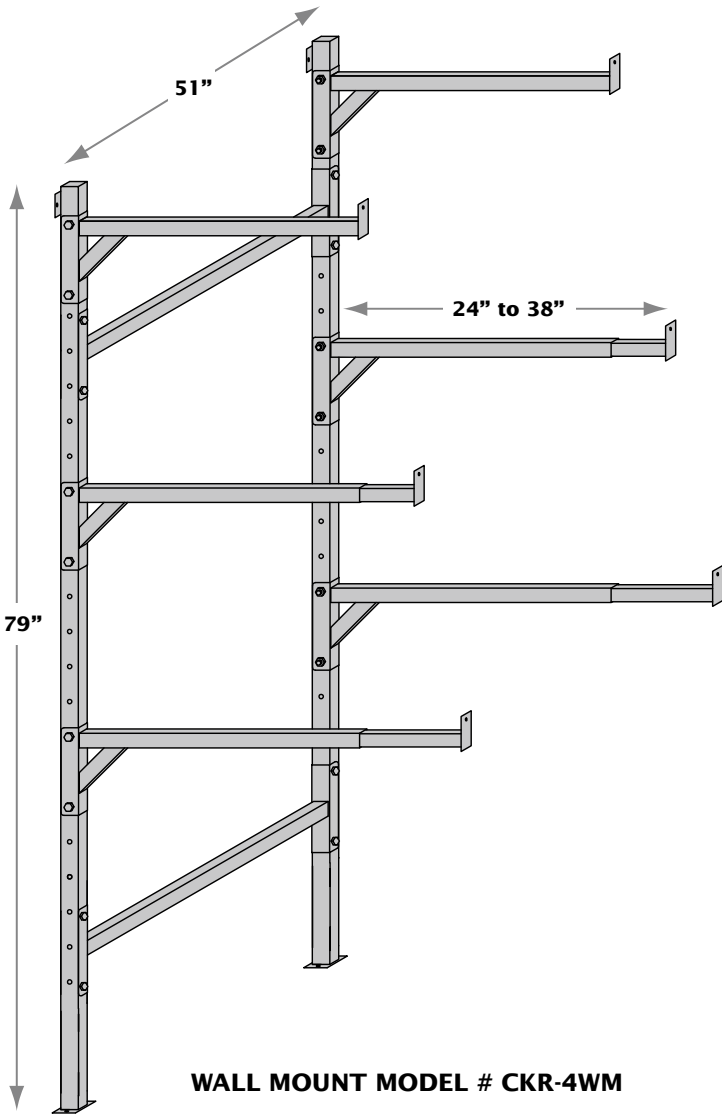

Tarrison Products Ltd.

CANOE/KAYAK RACK

WALL MOUNT MODEL # CKR-4WM

Shipping Weight:

Wall Mount Unit 57 lbs.
Free-Standing Unit 69 lbs.

Assembly required