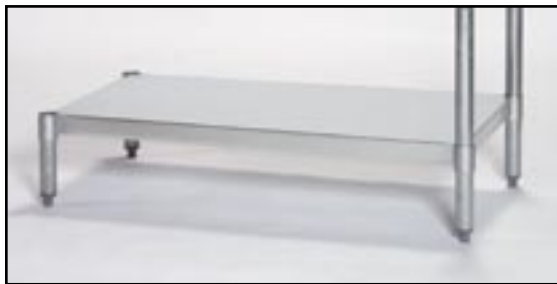

## Clean Dish Table

- Heavy duty 16 Gauge 304 series stainless steel
- 7.5" backsplash
- Galvanized legs with adjustable bullet feet
- Three sided open base

CDT60R

Model No.	Description	Overall Size D" x L" x H"	Weight lbs.
CDT36R	Left Opening	30 x 36 x 35/40	50
CDT36L	Right Opening	30 x 36 x 35/40	50
CDT48R	Left Opening	30 x 48 x 35/40	65
CDT48L	Right Opening	30 x 48 x 35/40	65
CDT60R	Left Opening	30 x 60 x 35/40	75
CDT60L	Right Opening	30 x 60 x 35/40	75
CDT72R	Left Opening	30 x 72 x 35/40	90
CDT72L	Right Opening	30 x 72 x 35/40	90
CDT84R	Left Opening	30 x 84 x 35/40	105
CDT84L	Right Opening	30 x 84 x 35/40	105
CDT96R	Left Opening	30 x 96 x 35/40	115
CDT96L	Right Opening	30 x 96 x 35/40	115

Sizes nominal, detailed specifications available upon request.  
Specifications subject to change without notice.

Undershelf and Legs for 30" Clean Dish Table			
Model No. Galvanized	Model No. Stainless Steel	Size D" x L"	Weight lbs.
DTU30246G	DTU30246S	22 x 24	16
DTU30366G	DTU30366S	22 x 36	18
DTU30486G	DTU30486S	22 x 48	22
DTU30606G	DTU30606S	22 x 60	27
DTU30726G	DTU30726S	22 x 72	32