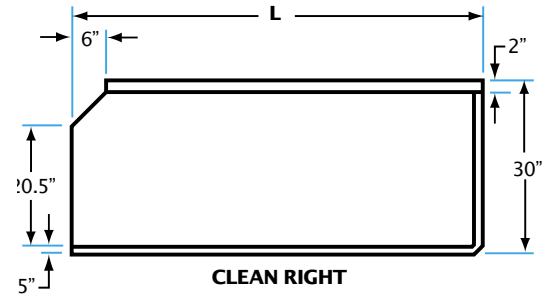

## Clean Dish Table

- Heavy duty 16 Gauge 304 series stainless steel
- 7.5" backsplash
- Galvanized legs with adjustable bullet feet
- Three sided open base

CDT60R

Model No.	Description	Overall Size D" x L" x H"	Weight lbs.
CDT36R	Left Opening	30 x 36 x 35/40	50
CDT36L	Right Opening	30 x 36 x 35/40	50
CDT48R	Left Opening	30 x 48 x 35/40	65
CDT48L	Right Opening	30 x 48 x 35/40	65
CDT60R	Left Opening	30 x 60 x 35/40	75
CDT60L	Right Opening	30 x 60 x 35/40	75
CDT72R	Left Opening	30 x 72 x 35/40	90
CDT72L	Right Opening	30 x 72 x 35/40	90
CDT84R	Left Opening	30 x 84 x 35/40	105
CDT84L	Right Opening	30 x 84 x 35/40	105
CDT96R	Left Opening	30 x 96 x 35/40	115
CDT96L	Right Opening	30 x 96 x 35/40	115

Sizes nominal, detailed specifications available upon request.  
Specifications subject to change without notice.

Undershelf and Legs for 30" Clean Dish Table			
Model No. Galvanized	Model No. Stainless Steel	Size D" x L"	Weight lbs.
DTU30246G	DTU30246S	22 x 24	16
DTU30366G	DTU30366S	22 x 36	18
DTU30486G	DTU30486S	22 x 48	22
DTU30606G	DTU30606S	22 x 60	27
DTU30726G	DTU30726S	22 x 72	32