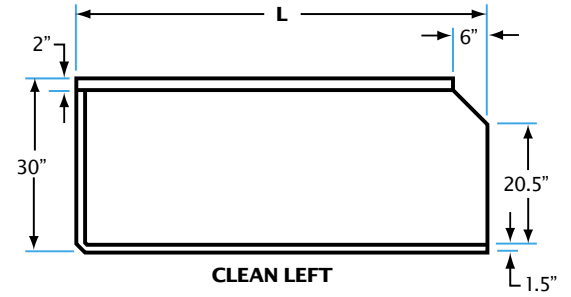

## Clean Dish Table

- Heavy duty 16 Gauge 304 series stainless steel
- 7.5" backsplash
- Galvanized legs with adjustable bullet feet
- Three sided open base

CDT60R

Model No.	Description	Overall Size D" x L" x H"	Weight lbs.
CDT36R	Left Opening	30 x 36 x 35/40	50
CDT36L	Right Opening	30 x 36 x 35/40	50
CDT48R	Left Opening	30 x 48 x 35/40	65
CDT48L	Right Opening	30 x 48 x 35/40	65
CDT60R	Left Opening	30 x 60 x 35/40	75
CDT60L	Right Opening	30 x 60 x 35/40	75
CDT72R	Left Opening	30 x 72 x 35/40	90
CDT72L	Right Opening	30 x 72 x 35/40	90
CDT84R	Left Opening	30 x 84 x 35/40	105
CDT84L	Right Opening	30 x 84 x 35/40	105
CDT96R	Left Opening	30 x 96 x 35/40	115
CDT96L	Right Opening	30 x 96 x 35/40	115

Sizes nominal, detailed specifications available upon request.  
Specifications subject to change without notice.

Undershelf and Legs for 30" Clean Dish Table			
Model No. Galvanized	Model No. Stainless Steel	Size D" x L"	Weight lbs.
DTU30246G	DTU30246S	22 x 24	16
DTU30366G	DTU30366S	22 x 36	18
DTU30486G	DTU30486S	22 x 48	22
DTU30606G	DTU30606S	22 x 60	27
DTU30726G	DTU30726S	22 x 72	32