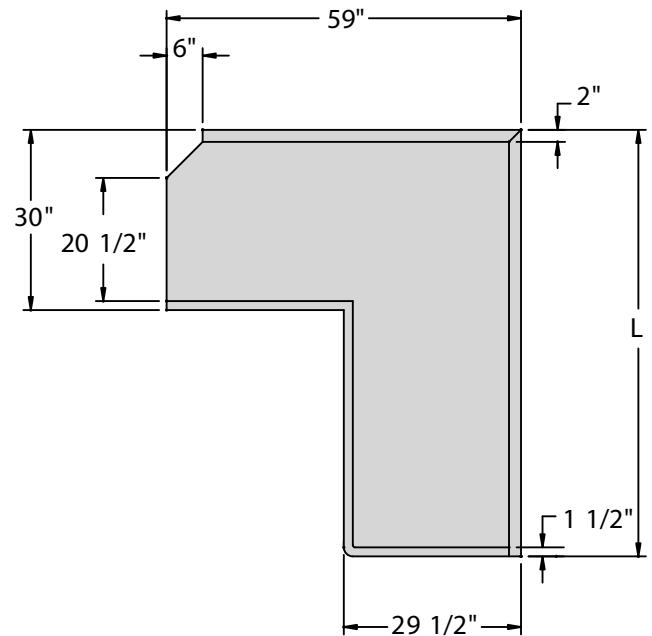

CORNER CLEAN LEFT

CORNER CLEAN RIGHT

Clean Corner Dish Table

- Heavy duty 16 Gauge 304 series stainless steel
- 7.5" backsplash
- Galvanized legs with adjustable bullet feet
- Three sided open base

Model No.	Description	Overall Size D" x L" x H"	Weight lbs.
CCDT36R	Left Opening	30 x 36 x 35/40	130
CCDT36L	Right Opening	30 x 36 x 35/40	130
CCDT48R	Left Opening	30 x 48 x 35/40	150
CCDT48L	Right Opening	30 x 48 x 35/40	150
CCDT60R	Left Opening	30 x 60 x 35/40	170
CCDT60L	Right Opening	30 x 60 x 35/40	170
CCDT72R	Left Opening	30 x 72 x 35/40	195
CCDT72L	Right Opening	30 x 72 x 35/40	195
CCDT84R	Left Opening	30 x 84 x 35/40	210
CCDT84L	Right Opening	30 x 84 x 35/40	210
CCDT96R	Left Opening	30 x 96 x 35/40	220
CCDT96L	Right Opening	30 x 96 x 35/40	220