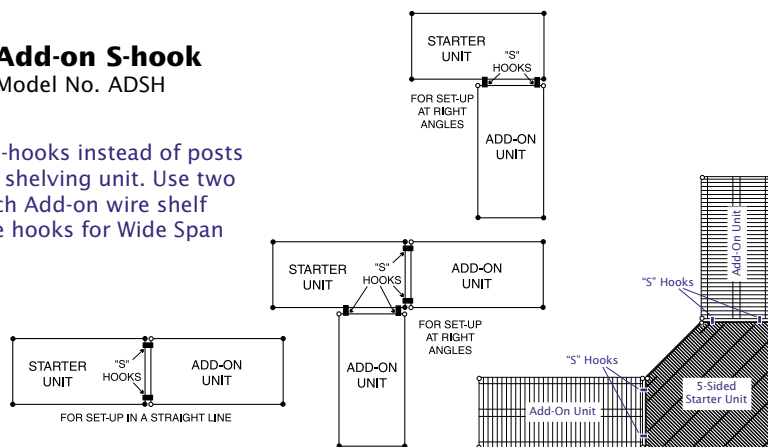

Add-On Unit

- Increase storage space with an Add-on Unit
- Each Add-On Unit consists of two posts, four shelves and plastic clips and eight S-Hooks
- S-Hook eliminates the need to purchase two additional posts

Add-on S-hook
Model No. ADSH

Use Add-on S-hooks instead of posts to grow your shelving unit. Use two hooks for each Add-on wire shelf and use three hooks for Wide Span shelving.

Size	63" High Unit		74" High Unit		86" High Unit		Weight
D" x L"	PolySeal Model No.	Chrome Model No.	PolySeal Model No.	Chrome Model No.	PolySeal Model No.	Chrome Model No.	Ibs. 63"/74"/86"
14 x 24	A14246Z	A14246C	A14247Z	A14247C	A14248Z	A14248C	31/35/39
14 x 30	A14306Z	A14306C	A14307Z	A14307C	A14308Z	A14308C	35/39/43
14 x 36	A14366Z	A14366C	A14367Z	A14367C	A14368Z	A14368C	39/43/49
14 x 42	A14426Z	A14426C	A14427Z	A14427C	A14428Z	A14428C	45/49/53
14 x 48	A14486Z	A14486C	A14487Z	A14487C	A14488Z	A14488C	53/55/59
14 x 54	A14546Z	A14546C	A14547Z	A14547C	A14548Z	A14548C	55/59/63
14 x 60	A14606Z	A14606C	A14607Z	A14607C	A14608Z	A14608C	65/69/73
14 x 66	A14666Z	A14666C	A14667Z	A14667C	A14668Z	A14668C	75/79/83
14 x 72	A14726Z	A14726C	A14727Z	A14727C	A14728Z	A14728C	81/85/89
18 x 18	A18186Z	A18186C	A18187Z	A18187C	A18188Z	A18188C	32/36/40
18 x 24	A18246Z	A18246C	A18247Z	A18247C	A18248Z	A18248C	35/39/43
18 x 30	A18306Z	A18306C	A18307Z	A18307C	A18308Z	A18308C	39/43/47
18 x 36	A18366Z	A18366C	A18367Z	A18367C	A18368Z	A18368C	45/49/53
18 x 42	A18426Z	A18426C	A18427Z	A18427C	A18428Z	A18428C	51/55/59
18 x 48	A18486Z	A18486C	A18487Z	A18487C	A18488Z	A18488C	55/59/63
18 x 54	A18546Z	A18546C	A18547Z	A18547C	A18548Z	A18548C	65/69/73
18 x 60	A18606Z	A18606C	A18607Z	A18607C	A18608Z	A18608C	75/79/83
18 x 66	A18666Z	A18666C	A18667Z	A18667C	A18668Z	A18668C	78/82/85
18 x 72	A18726Z	A18726C	A18727Z	A18727C	A18728Z	A18728C	81/85/87
21 x 24	A21246Z	A21246C	A21247Z	A21247C	A21248Z	A21248C	39/43/47
21 x 30	A21306Z	A21306C	A21307Z	A21307C	A21308Z	A21308C	43/47/51
21 x 36	A21366Z	A21366C	A21367Z	A21367C	A21368Z	A21368C	51/55/59
21 x 42	A21426Z	A21426C	A21427Z	A21427C	A21428Z	A21428C	55/59/63
21 x 48	A21486Z	A21486C	A21487Z	A21487C	A21488Z	A21488C	63/67/71
21 x 54	A21546Z	A21546C	A21547Z	A21547C	A21548Z	A21548C	71/75/79
21 x 60	A21606Z	A21606C	A21607Z	A21607C	A21608Z	A21608C	79/83/87
21 x 66	A21666Z	A21666C	A21667Z	A21667C	A21668Z	A21668C	91/95/99
21 x 72	A21726Z	A21726C	A21727Z	A21727C	A21728Z	A21728C	103/107/111
24 x 24	A24246Z	A24246C	A24247Z	A24247C	A24248Z	A24248C	43/47/51
24 x 30	A24306Z	A24306C	A24307Z	A24307C	A24308Z	A24308C	51/55/59
24 x 36	A24366Z	A24366C	A24367Z	A24367C	A24368Z	A24368C	59/63/67
24 x 42	A24426Z	A24426C	A24427Z	A24427C	A24428Z	A24428C	67/71/75
24 x 48	A24486Z	A24486C	A24487Z	A24487C	A24488Z	A24488C	71/75/79
24 x 54	A24546Z	A24546C	A24547Z	A24547C	A24548Z	A24548C	83/87/91
24 x 60	A24606Z	A24606C	A24607Z	A24607C	A24608Z	A24608C	91/95/99
24 x 66	A24666Z	A24666C	A24667Z	A24667C	A24668Z	A24668C	101/105/109
24 x 72	A24726Z	A24726C	A24727Z	A24727C	A24728Z	A24728C	111/115/119

Order casters separately