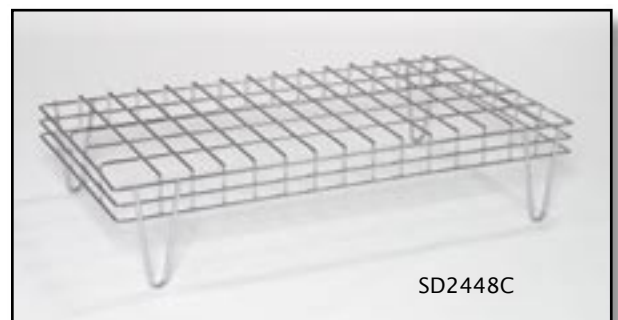

Channel Dunnage Rack

- Strong adaptable low-profile Polyseal rack has a load capacity of 1,500 lbs. and includes:
  - Four Posts
  - One heavy-duty Channel Dunnage Shelf
  - 3-sided frame for added stability

Size D" x L" x H"	Rack without Mat	Rack with Mat	Weight lbs.
18 x 24 x 14	DR1824Z	DRM1824Z	14/26
18 x 30 x 14	DR1830Z	DRM1830Z	18/28
18 x 36 x 14	DR1836Z	DRM1836Z	22/32
18 x 48 x 14	DR1848Z	DRM1848Z	26/40
18 x 60 x 14	DR1860Z	DRM1860Z	33/47
24 x 24 x 14	DR2424Z	DRM2424Z	16/27
24 x 30 x 14	DR2430Z	DRM2430Z	20/29
24 x 36 x 14	DR2436Z	DRM2436Z	24/34
24 x 48 x 14	DR2448Z	DRM2448Z	28/41
24 x 60 x 14	DR2460Z	DRM2460Z	36/49

DUNNAGE RACK CENTRE SUPPORT

14" PolySeal Centre Support P14ZSTS 2

Available with or without shelf mat. Additional sizes available.

Mobile Channel Dunnage Rack

- Mobile Load Rating of 1,200 lbs., this rack includes:
  - Four Polyseal Posts
  - One heavy-duty Polyseal Channel Dunnage Shelf
  - 3-sided Polyseal frame for added stability
  - Four 5" polyurethane swivel casters, two with brakes

Size D" x L" x H"	Rack without Mat	Rack with Mat	Weight lbs.
18 x 24 x 12	DM1824Z	DMM1824Z	24/36
18 x 30 x 12	DM1830Z	DMM1830Z	28/38
18 x 36 x 12	DM1836Z	DMM1836Z	32/42
18 x 48 x 12	DM1848Z	DMM1848Z	36/50
18 x 60 x 12	DM1860Z	DMM1860Z	43/57
24 x 24 x 12	DM2424Z	DMM2424Z	26/37
24 x 30 x 12	DM2430Z	DMM2430Z	30/39
24 x 36 x 12	DM2436Z	DMM2436Z	34/44
24 x 48 x 12	DM2448Z	DMM2448Z	38/51
24 x 60 x 12	DM2460Z	DMM2460Z	46/59

Available with or without shelf mat. Additional sizes available.

Stacking Dunnage Rack

- 1500 lbs. load capacity at an economical price
- No assembly required

Size D" x L" x H"	PolySeal Model No.	Chrome Model No.	Weight lbs.
18 x 36 x 10	SD1836Z	SD1836C	19
18 x 48 x 10	SD1848Z	SD1848C	25
18 x 60 x 10	SD1860Z	SD1860C	30
24 x 36 x 10	SD2436Z	SD2436C	21
24 x 48 x 10	SD2448Z	SD2448C	28
24 x 60 x 10	SD2460Z	SD2460C	34

60" units have 6 legs