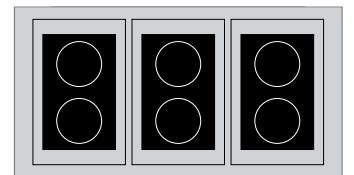

6 x 3000W

TSI-62010

*1500W in Canada